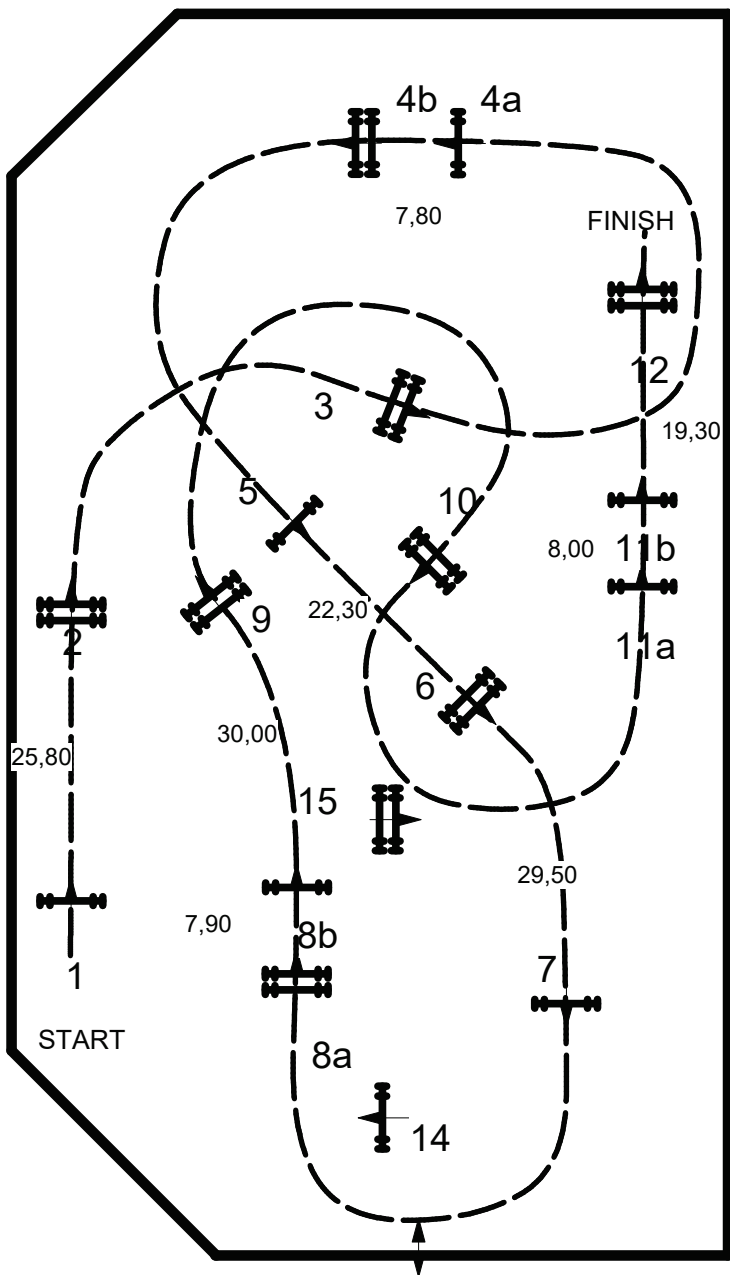

HITS CULPEPER 2017

GRAND PRIX RING 2017

415 \$25,000 PURINA ANIMAL NUTRITION GRAND PRIX

- TABLE:
- NATIONAL RG:
- FEI RG / ART:

- HEIGHT:
- SPEED: 375m/min

- FIRST ROUND: 1-12
- DISTANCE: 450m
- TIME ALLOWED: 72 sec

- JUMP OFF: 14,15,11A,11B,5,2,3
- J/O DISTANCE: 280m
- J/O TIME ALLOWED: 45 sec

WORLDWIDE
EQUESTRIAN SOLUTIONS

Course Designer: Oscar Soberon

Dallas, Texas

www.worldwideequestrian.com